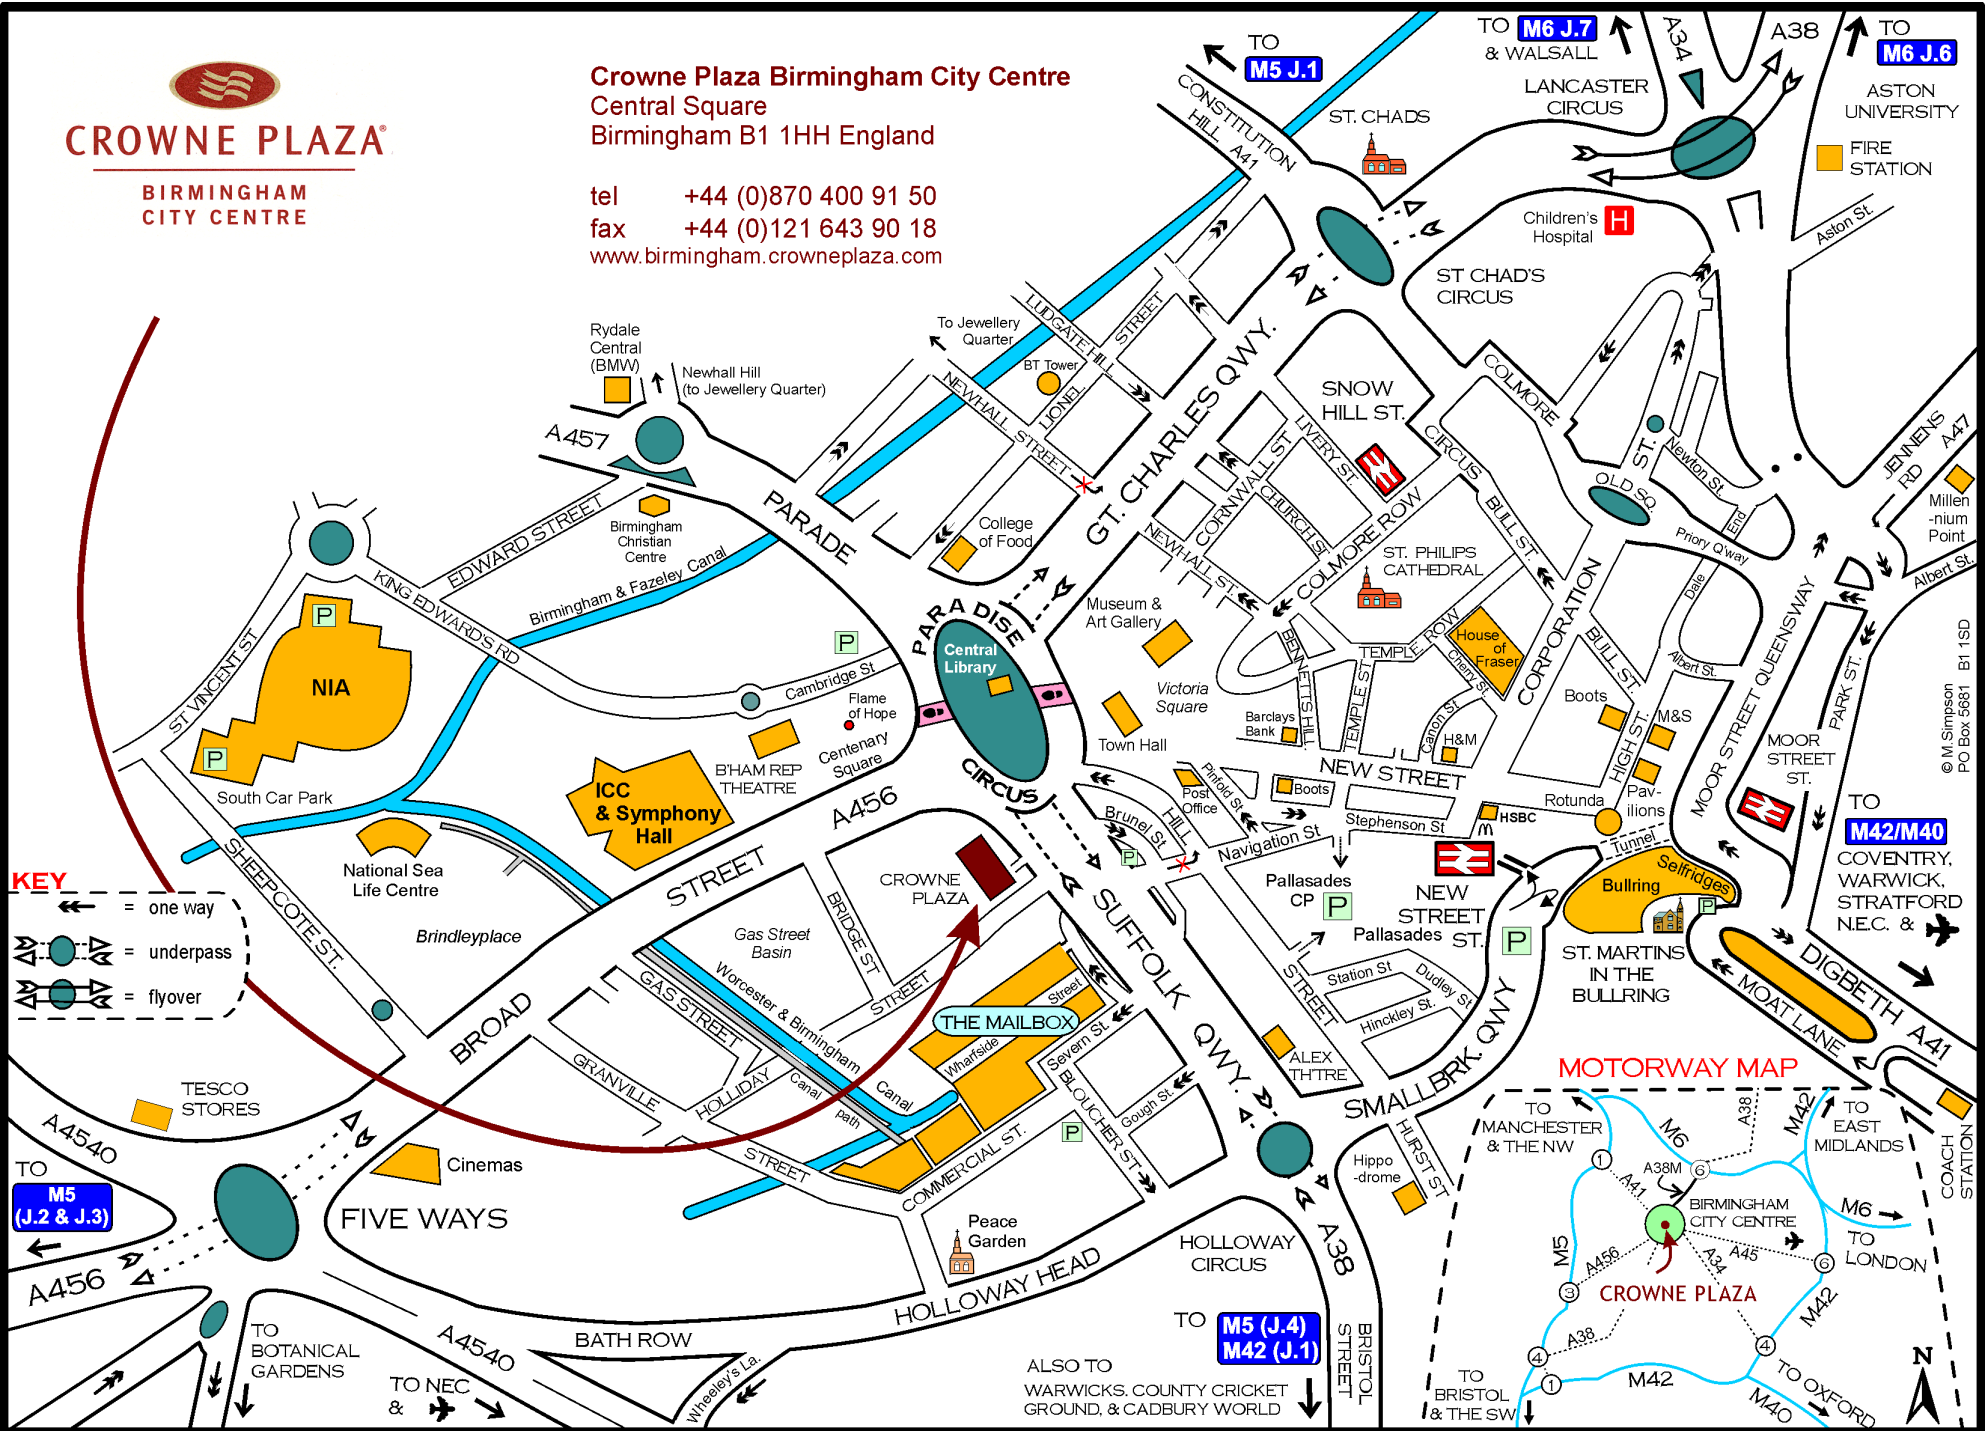

CROWNE PLAZA

BIRMINGHAM CITY CENTRE

Crowne Plaza Birmingham City Centre
Central Square
Birmingham B1 1HH England

tel +44 (0)870 400 91 50
fax +44 (0)121 643 90 18
www.birmingham.crowneplaza.com

KEY

- ← = one way
- = underpass
- = flyover

ALSO TO
WARWICKS. COUNTY CRICKET
GROUND, & CADBURY WORLD

© M Simpson
PO Box 5681
B1 1SD