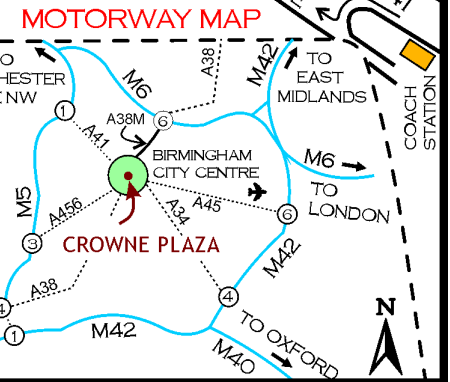

CROWNE PLAZA

BIRMINGHAM CITY CENTRE

Crowne Plaza Birmingham City Centre
Central Square
Birmingham B1 1HH England

tel +44 (0)870 400 91 50
fax +44 (0)121 643 90 18
www.birmingham.crowneplaza.com

KEY

- ← = one way
- = underpass
- = flyover

ALSO TO
WARWICKS. COUNTY CRICKET
GROUND, & CADBURY WORLD

© M Simpson
PO Box 5681
B1 1SD